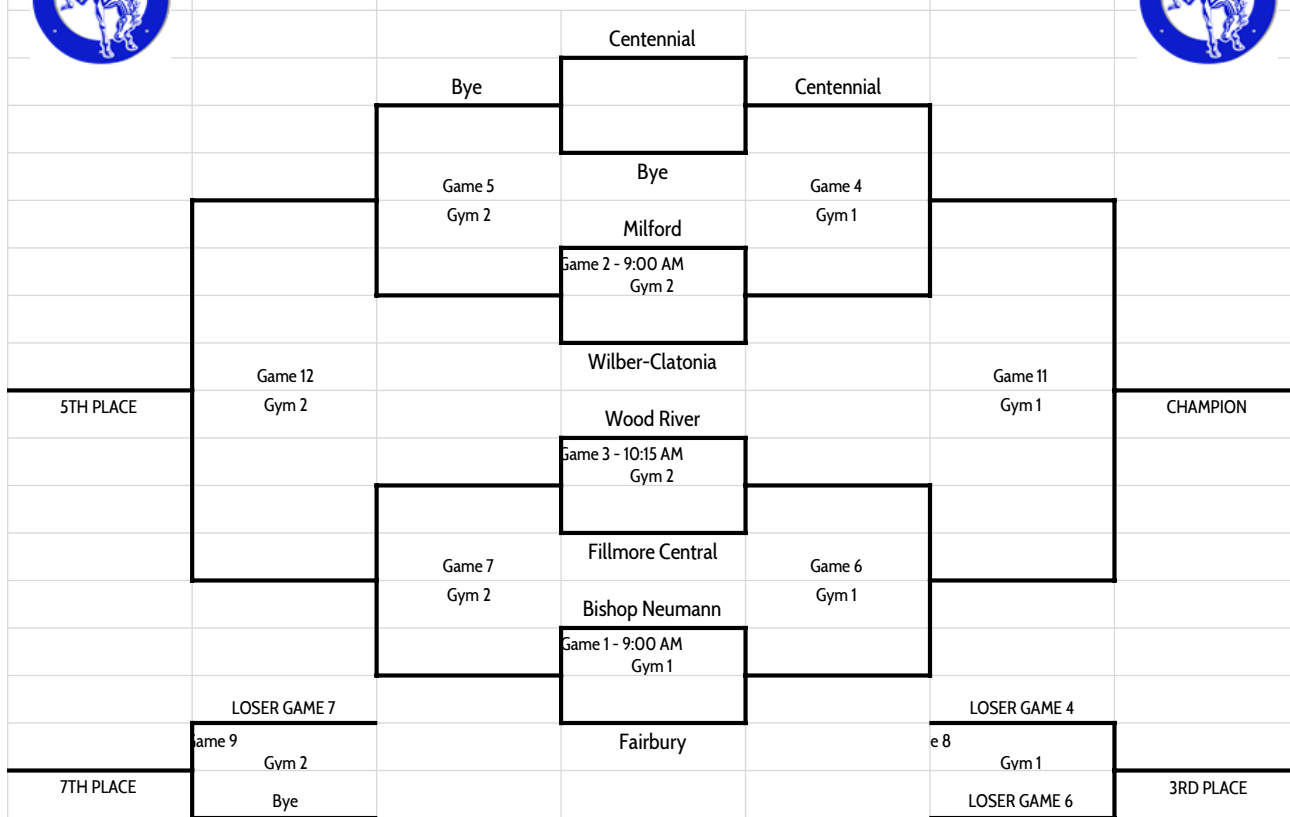

2020 Centennial Volleyball Invitational

Saturday, October 17, 2020

TEAMS	WILDCARD POINTS
Centennial - 1 Seed	43.0000
Bishop Neumann - 2 Seed	41.1053
Wood River - 3 Seed	40.5238
Milford - 4 Seed	40.5238
Wilber-Clatonia - 5 Seed	37.7273
Fillmore Central - 6 Seed	37.5455
Fairbury - 7 Seed	37.2174